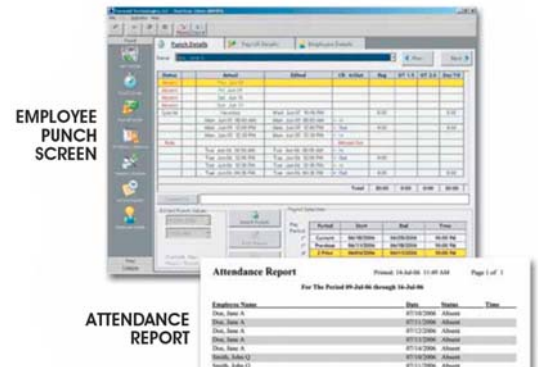

### Biometric Fingerprint Time and Attendance System

- Available in choice of Serial/USB (Direct) or Ethernet (TCP/IP) communications (specify at time of purchase)
- Serial/USB version comes standard with 75 employee capacity (upgradeable to 150)
- Ethernet version comes standard with 50 employee capacity (upgradeable to 6000)
- Holiday or bonus pay automatically paid globally or to select employee groups
- Plug-and-play simplicity with full “point & click” punch and payroll editing
- Calculates weekly, bi-weekly, semi-monthly or monthly pay period
- Windows-based system (Windows 2000, Windows XP, or Windows Vista)
- Easy-to-read, large LCD displays time, date, and employee name
- Payroll export for QuickBooks, ADP, Paychex and many more
- Battery backup and memory should power failure occur
- Special Pay Categories for sick time and vacation time
- Configurable Punch Interval Rounding
- Single PC License for the Software
- Automatic overtime calculation
- Numerous Standard Reports
- Easy Timesheet Editing