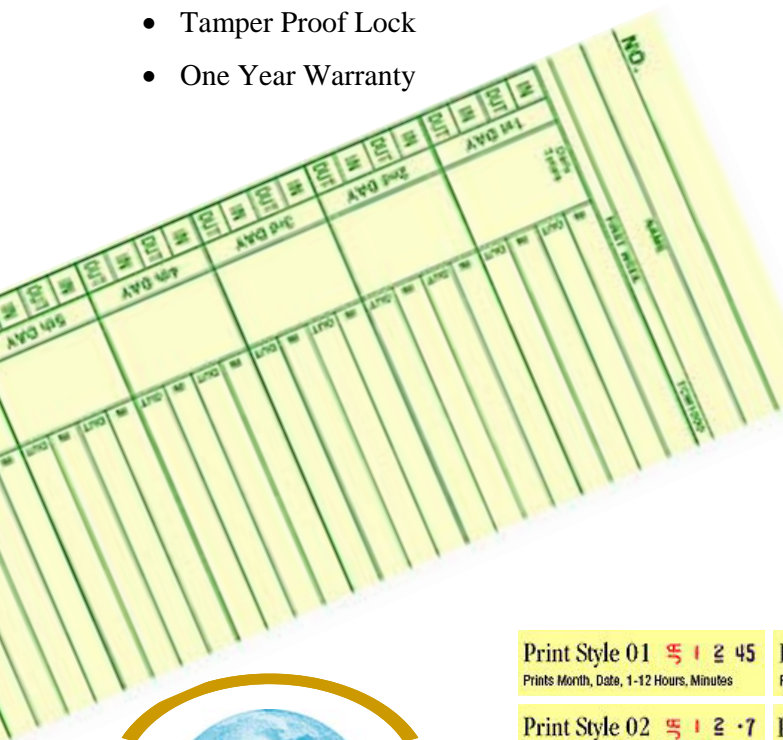

Lathem 2000BATT series

Battery Operated Mechanical Time Recorder

- Selectable imprint registration [shown below] at time of purchase
- Automatic Ribbon Feed and Reverse
- Simplified Setting of Date and Time
- Easy-To-Read Analog Clock Dial
- Runs on 4 "D"-sized Batteries
- Legible Print Registration
- Manual Print Activation
- Rugged Steel Casing
- Tamper Proof Lock
- One Year Warranty

2100 Series - Charcoal Gray (Black)

Print Style 01 5 2 45 <small>Prints Month, Date, 1-12 Hours, Minutes</small>	Print Style 04 5 14 45 <small>Prints Month, Date, 0-23 Hours, Minutes</small>	Print Style 21 TU 2 45 <small>Prints Day of Week, 1-12 Hours, Minutes</small>	Print Style 24 TU 14 45 <small>Prints Day of Week, 0-23 Hours, Minutes</small>
Print Style 02 5 2 .7 <small>Prints Month, Date, 1-12 Hours, Tenths</small>	Print Style 05 5 14 .7 <small>Prints Month, Date, 0-23 Hours, Tenths</small>	Print Style 22 TU 2 .7 <small>Prints Day of Week, 1-12 Hours, Tenths</small>	Print Style 25 TU 14 .7 <small>Prints Day of Week, 0-23 Hours, Tenths</small>
Print Style 03 5 2 75 <small>Prints Month, Date, 1-12 Hours, Hundredths</small>	Print Style 06 5 14 75 <small>Prints Month, Date, 0-23 Hours, Hundredths</small>	Print Style 23 TU 2 75 <small>Prints Day of Week, 1-12 Hours, Hundredths</small>	Print Style 26 TU 14 75 <small>Prints Day of Week, 0-23 Hours, Hundredths</small>