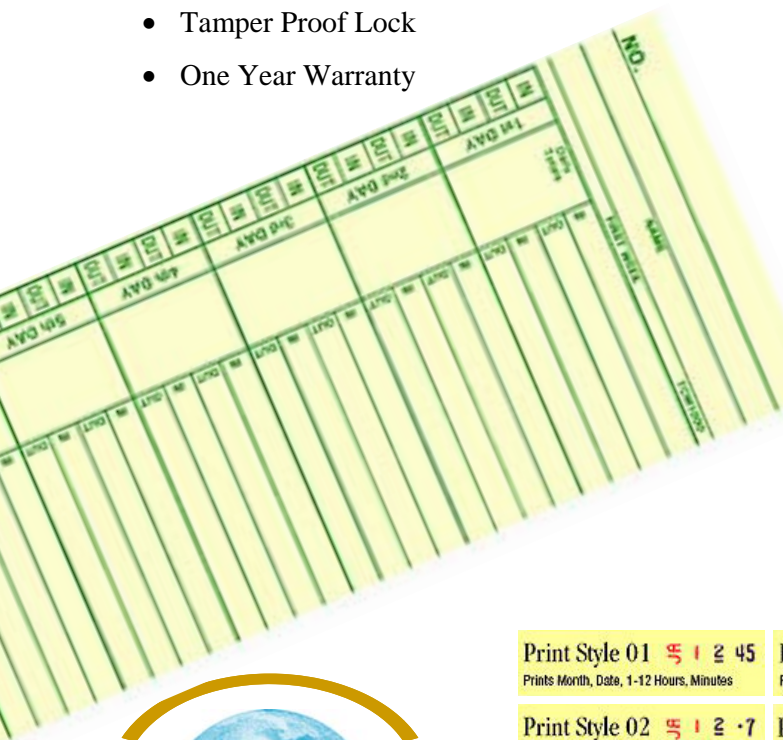

Lathem 2000BATT series

Battery Operated Mechanical Time Recorder

- Selectable imprint registration [shown below] at time of purchase
- Automatic Ribbon Feed and Reverse
- Simplified Setting of Date and Time
- Easy-To-Read Analog Clock Dial
- Runs on 4 "D"-sized Batteries
- Legible Print Registration
- Manual Print Activation
- Rugged Steel Casing
- Tamper Proof Lock
- One Year Warranty

2100 Series - Charcoal Gray (Black)

Print Style 01 $\$ \geq 45$ Prints Month, Date, 1-12 Hours, Minutes	Print Style 04 $\$ 14 45$ Prints Month, Date, 0-23 Hours, Minutes	Print Style 21 $\text{TU} \geq 45$ Prints Day of Week, 1-12 Hours, Minutes	Print Style 24 $\text{TU} 14 45$ Prints Day of Week, 0-23 Hours, Minutes
Print Style 02 $\$ \geq \cdot 7$ Prints Month, Date, 1-12 Hours, Tenths	Print Style 05 $\$ 14 \cdot 7$ Prints Month, Date, 0-23 Hours, Tenths	Print Style 22 $\text{TU} \geq \cdot 7$ Prints Day of Week, 1-12 Hours, Tenths	Print Style 25 $\text{TU} 14 \cdot 7$ Prints Day of Week, 0-23 Hours, Tenths
Print Style 03 $\$ \geq 75$ Prints Month, Date, 1-12 Hours, Hundredths	Print Style 06 $\$ 14 75$ Prints Month, Date, 0-23 Hours, Hundredths	Print Style 23 $\text{TU} \geq 75$ Prints Day of Week, 1-12 Hours, Hundredths	Print Style 26 $\text{TU} 14 75$ Prints Day of Week, 0-23 Hours, Hundredths