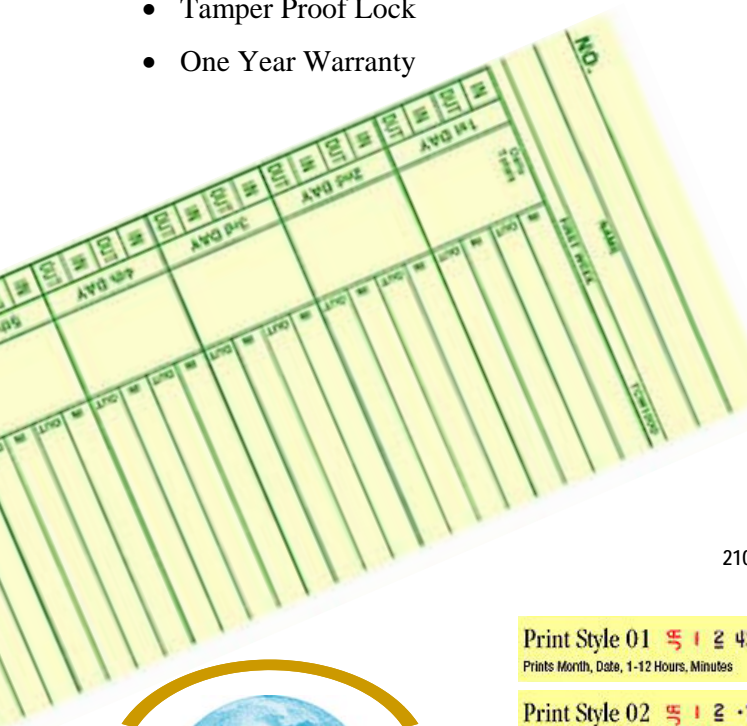

Lathem 2000 series

Mechanical Time Recorder

- Selectable imprint registration [shown below] at time of purchase
- Designed for Wall or Desk Mounting
- Automatic Ribbon Feed and Reverse
- Simplified Setting of Date and Time
- Easy-To-Read Analog Clock Dial
- Legible Print Registration
- Manual Print Activation
- Rugged Steel Casing
- Tamper Proof Lock
- One Year Warranty

2100 Series - Charcoal Gray (Black)

Print Style 01    45 Prints Month, Date, 1-12 Hours, Minutes	Print Style 04    45 Prints Month, Date, 0-23 Hours, Minutes	Print Style 21   45 Prints Day of Week, 1-12 Hours, Minutes	Print Style 24   45 Prints Day of Week, 0-23 Hours, Minutes
Print Style 02    7 Prints Month, Date, 1-12 Hours, Tenths	Print Style 05    7 Prints Month, Date, 0-23 Hours, Tenths	Print Style 22   7 Prints Day of Week, 1-12 Hours, Tenths	Print Style 25   7 Prints Day of Week, 0-23 Hours, Tenths
Print Style 03    75 Prints Month, Date, 1-12 Hours, Hundredths	Print Style 06    75 Prints Month, Date, 0-23 Hours, Hundredths	Print Style 23   75 Prints Day of Week, 1-12 Hours, Hundredths	Print Style 26   75 Prints Day of Week, 0-23 Hours, Hundredths