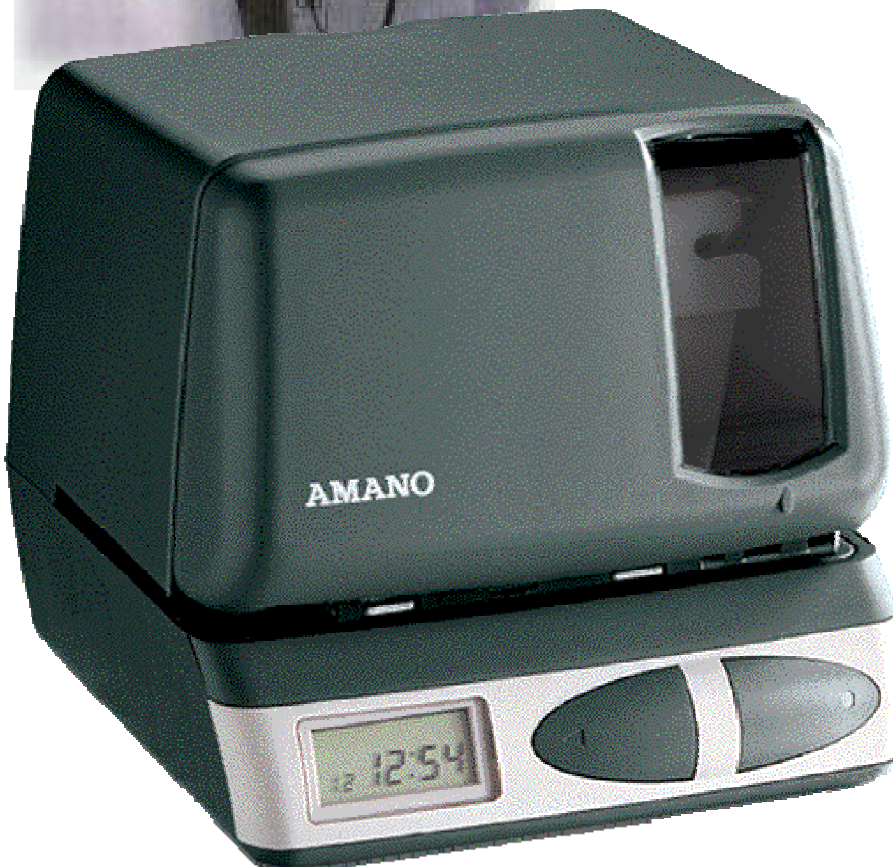

Amano PIX-21DC

Battery Operated Electronic Time Clock

- 12V DC Power via Standard Cigarette Lighter Car Battery Interface
- Perpetual Calendar Automatically Advances Year, Month, and Date
 - Prints in Regular Minutes, Hundredths, or Tenths
 - Fast, Easy Setup of Date, Time, and Print Format
 - Automatically Adjusts for Daylight Saving Times
 - Compact and Contemporary Design
 - Easy to Change Cartridge Ribbon
 - Automatic or Manual Print
 - One Year Warranty